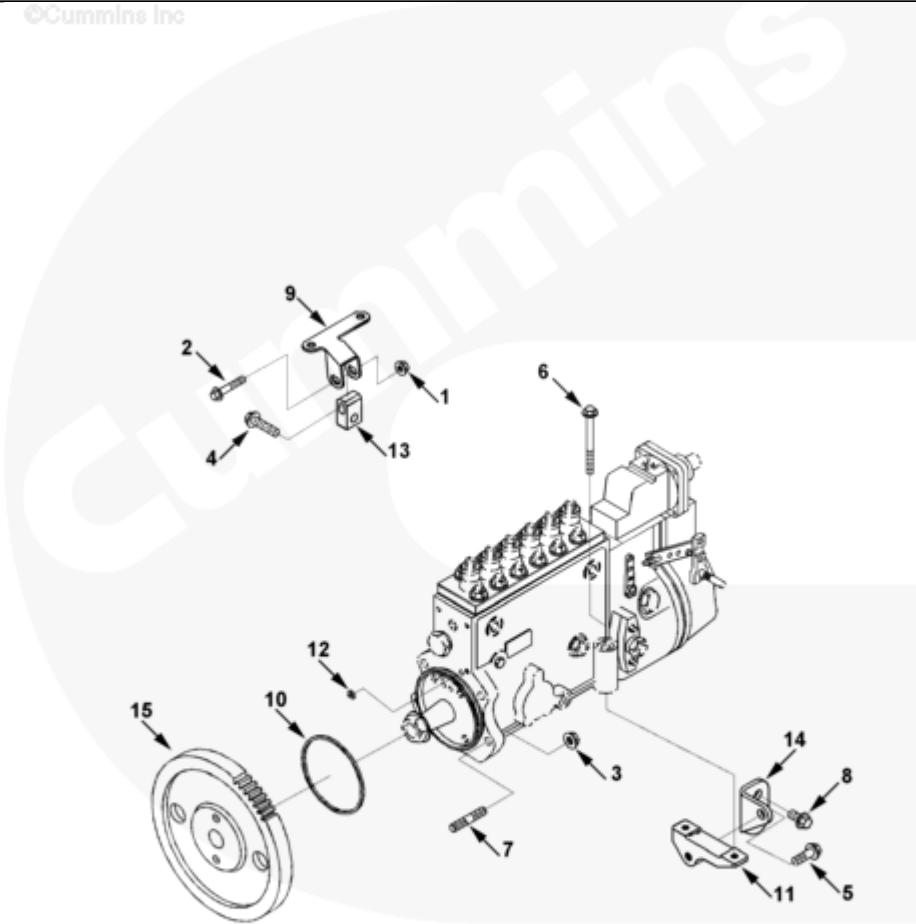

fp965gd

[SMALL](#) | [MEDIUM](#) | [LARGE](#)

Cart	Ref No	Part Number	Part Description	Required	Remarks
View My Cart					
		FP98241	Fuel Pump Coupling		MR - COUPLING, FUEL PUMP...(More)
					Engine Family: C Series
					Governor Type: RQVK
					Boost Control Provision: Yes
					Engine Cylinders: 6
					Fuel Pump Manufacturing /
					Model: Bosch P7100
					Aspiration: Sea Water
					Aftercooled
					Contains Brackets Needed to
					Mount to Marine Intake
					Manifold Cover
<input type="checkbox"/>	1	3900589	Hexagon Flange Nut	1	M8 X 1.25
<input type="checkbox"/>	2	3901445	Hexagon Flange Head Cap Screw	1	M8 x 1.25 x 45
<input type="checkbox"/>	3	3902662	Hexagon Flange Nut	4	M10 x 1.50
<input type="checkbox"/>	4	3903464	Hexagon Flange Head Cap Screw	1	M10 X 1.50 X 40.
<input type="checkbox"/>	5	3920622	Hexagon Flange Head Cap Screw	1	M10 x 1.00 x 30
<input type="checkbox"/>	6	3913366	Hexagon Flange Head Cap Screw	2	M8 X 1.25 X 90.
<input type="checkbox"/>	7	3915036	Stud	4	
<input type="checkbox"/>	8	3903990	Hexagon Flange Head Cap Screw	2	M10 X 1.50 X 20.
<input type="checkbox"/>	9	3921357	Fuel Pump Brace	1	
<input type="checkbox"/>	10	3924605	Rectangular Ring Seal	1	
<input type="checkbox"/>	11	3926273	Fuel Pump Support	1	
<input type="checkbox"/>	12	3926722	Rectangular Ring Seal	1	
<input type="checkbox"/>	13	3930383	Fuel Pump Support	1	
<input type="checkbox"/>	14	3930841	Fuel Pump Support	1	
<input type="checkbox"/>	15	3931380	Fuel Pump Gear	1	